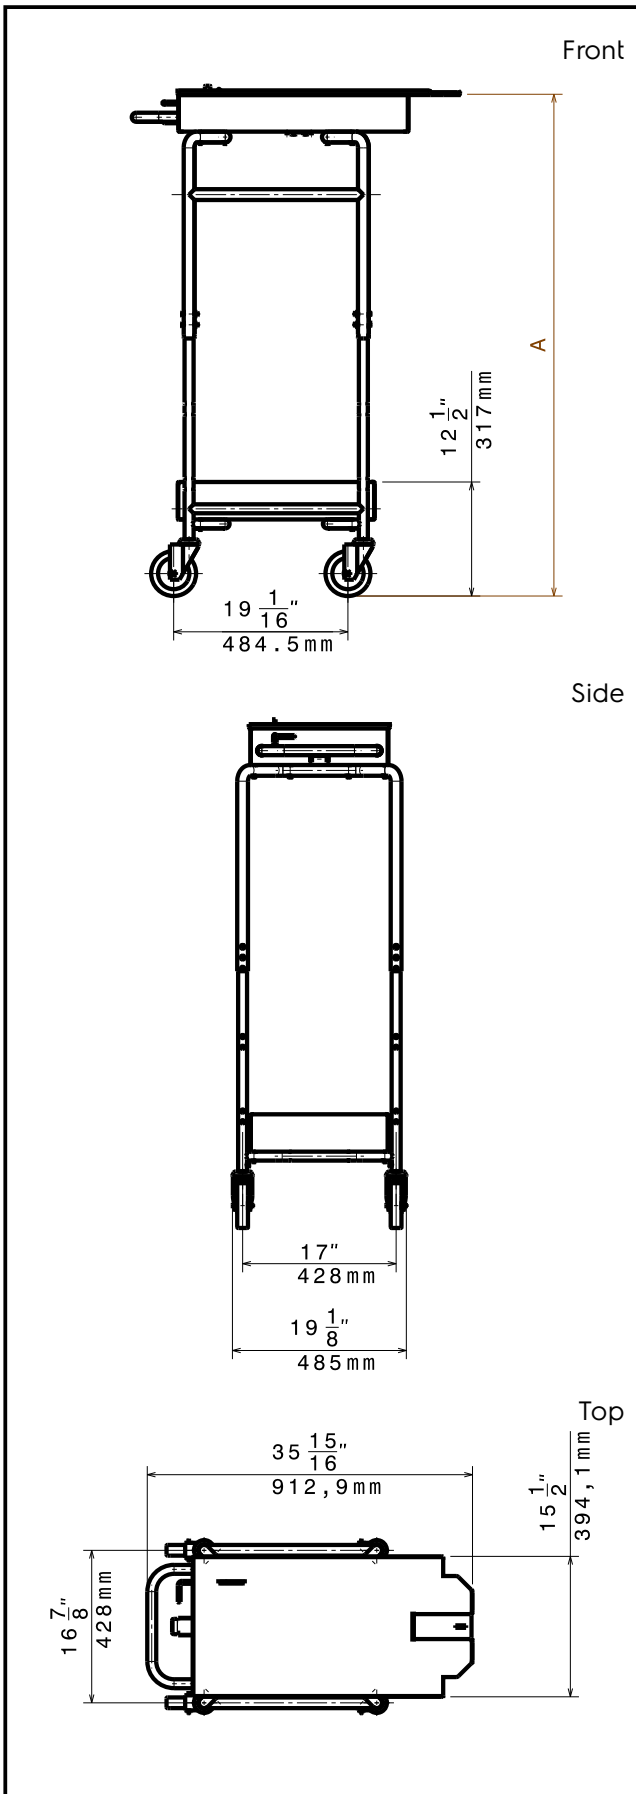

AIA # \_\_\_\_\_

922626 (TRSLRA61011)

Trolley for slide-in rack for 6  
& 10 GN 1/1 oven and blast  
chiller freezer

**Main Features**

- Ideal for smooth handling process.
- Recommended to be used with slide-in support.

APPROVAL: \_\_\_\_\_

Experience the Excellence  
[www.electroluxprofessional.com](http://www.electroluxprofessional.com)

**Key Information:**

External dimensions, Width:	
922626 (TRSLRA61011)	485 mm
External dimensions, Depth:	913 mm
External dimensions, Height:	949 mm
Net weight:	39 kg